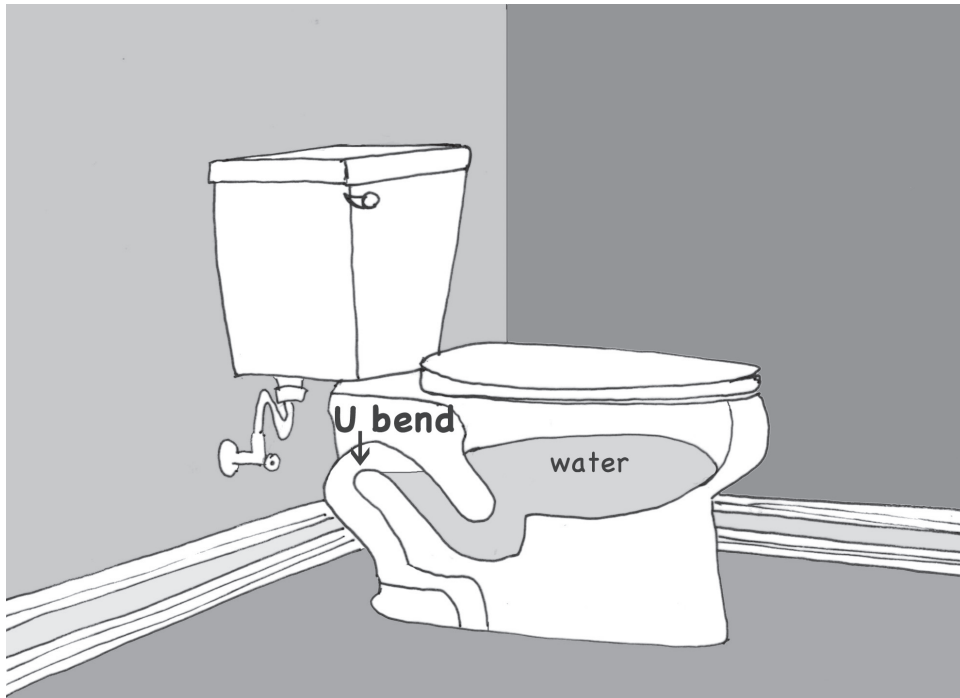

World Toilet Day

Yes, That's a Thing

November 19 is World Toilet Day. Toilets that flush are important. They help keep water clean. They keep people from getting sick.

Toilets did not always flush. What did people use before toilets flushed?

There were public toilets. The toilets were made of stone. The toilets were all in one room.

A chamber pot is a kind of toilet. A chamber pot is a big bowl. A chamber pot is emptied outside.

World Toilet Day

An outhouse is a kind of toilet. An outhouse is outside. An outhouse is a small house. An outhouse has one toilet.

The first flushing toilet was made in 1596. This toilet was for kings and queens. This toilet was also very smelly.

A new pipe was invented in 1775. This pipe is shaped like a U. This pipe traps the smelly water. This pipe is still used today. This pipe made people want a flushing toilet.

Flushing toilets changed the way we build homes. People wanted to have a toilet inside the house. People did not like to use the outhouse. People needed a room just for the toilet. People began to build homes that had rooms for toilets. People needed running water for toilets. People needed running water for bathtubs. People put the toilet and bath in the same room. People began to call this room a bathroom.