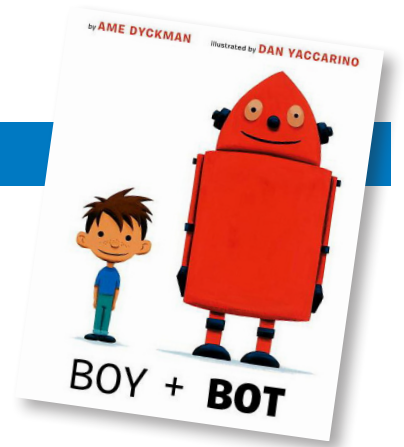

# Boy + Bot

## A RIF VOCABULARY SCAFFOLD

**pinecone:** a hard, dry cone that grows on pine trees; it has seeds inside it

**applesauce:** a kind of food made by crushing apples into a sauce

**“tucked him in”:** put him to bed